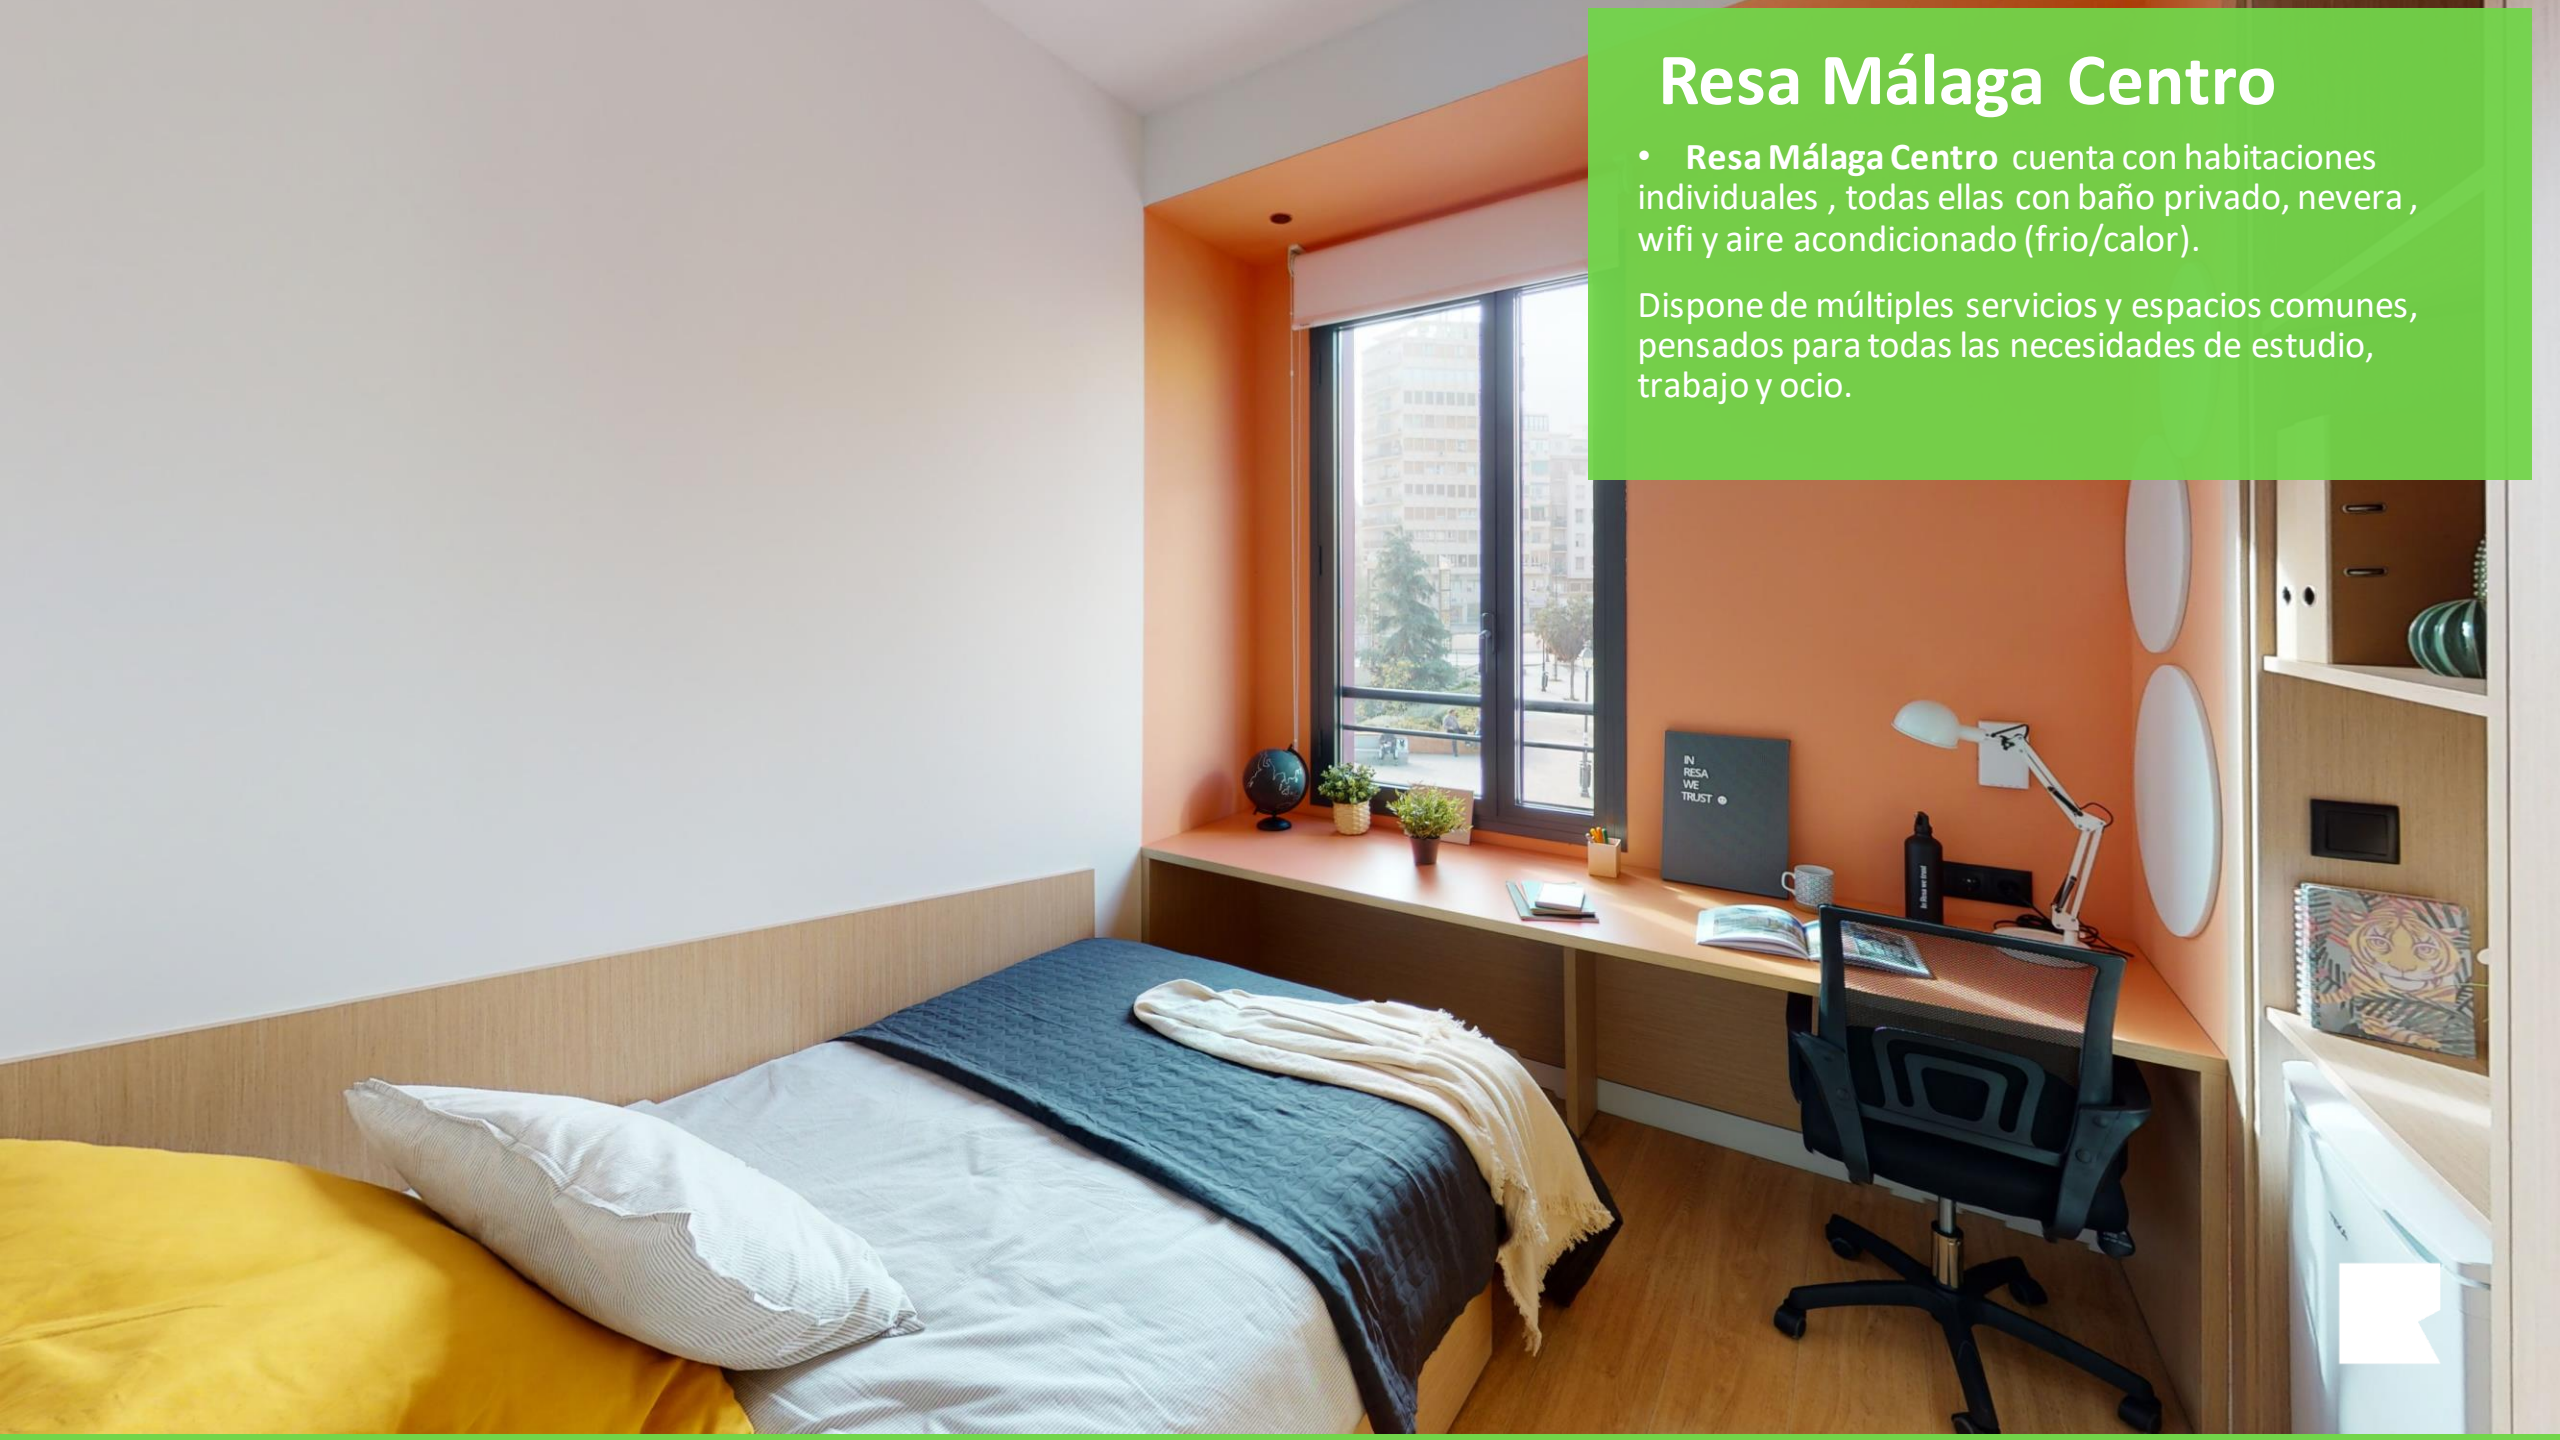

# Resa Málaga Centro

- **Resa Málaga Centro** cuenta con habitaciones individuales, todas ellas con baño privado, nevera, wifi y aire acondicionado (frío/calor).

Dispone de múltiples servicios y espacios comunes, pensados para todas las necesidades de estudio, trabajo y ocio.

A modern office lounge with a white ceiling featuring several circular recessed lights and a central square ventilation grille. The room has large windows on the right side, offering a view of a cityscape with buildings and palm trees. In the foreground, there are several yellow cylindrical ottomans and a small round table. In the background, there are more tables and chairs, some of which are brown. A large white graphic element is overlaid on the center of the image, containing the text 'INSTALACIONES' in green.